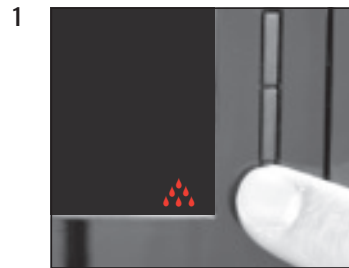

WE6

Descaling the machine

Approximate duration 40 min.

Equipment required:

Descaling tablets

Pack containing 3x3 pcs (Art. 61848)

These short instructions do not replace the 'WE6 Instructions for Use'. Make sure you read and observe the safety information and warnings first in order to avoid hazards.

Precondition:

»Descaler«

Start

Next

»Empty drip tray«

»Agent in tank«

»Switch open«

Machine is being descaled«
»Switch close«